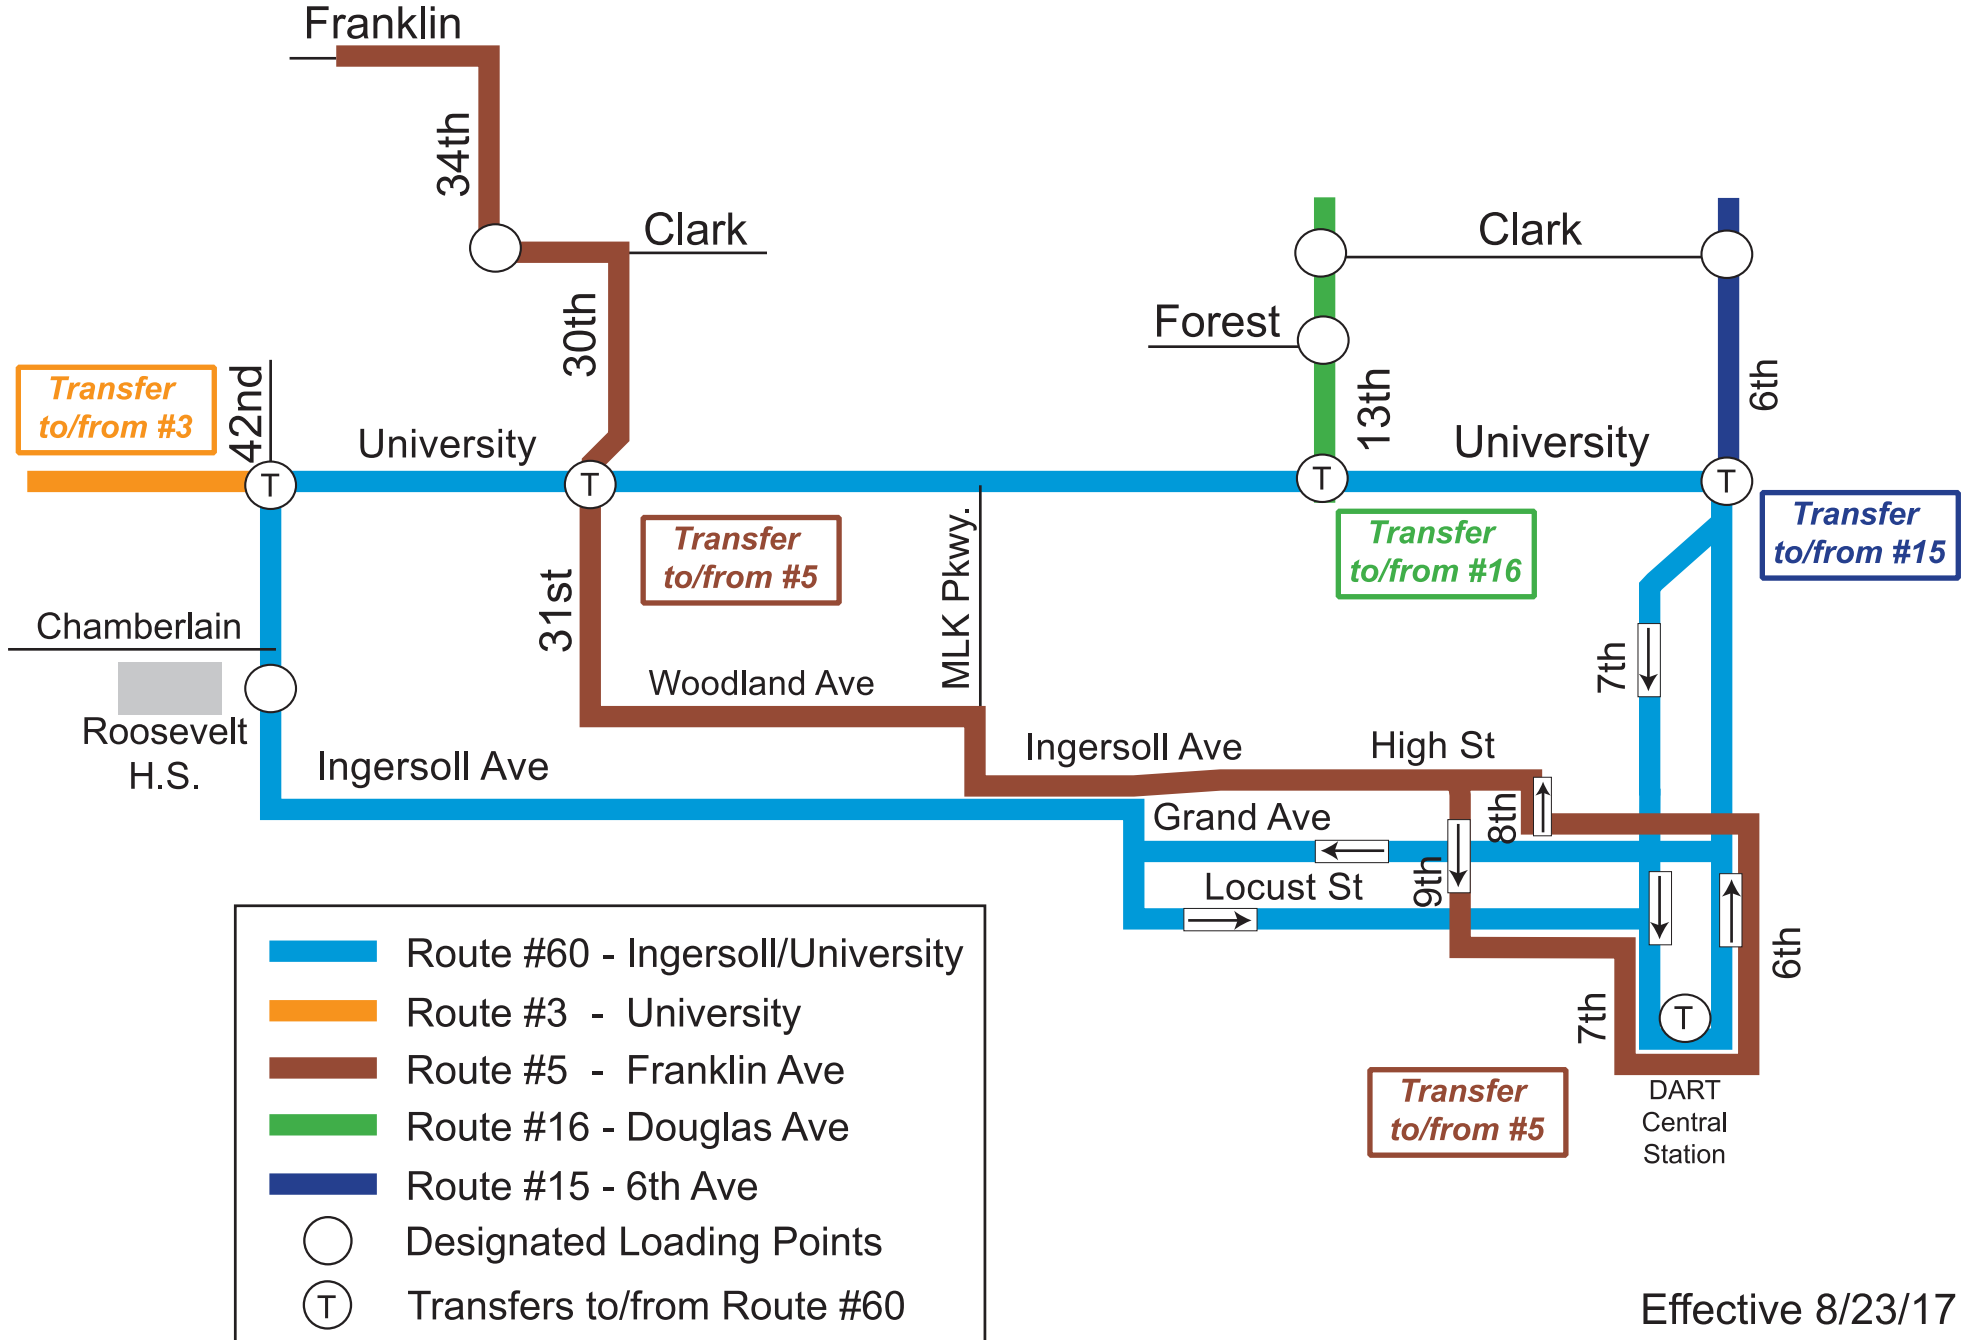

# DART Bus Routes to/from Roosevelt High School

Effective 8/23/17